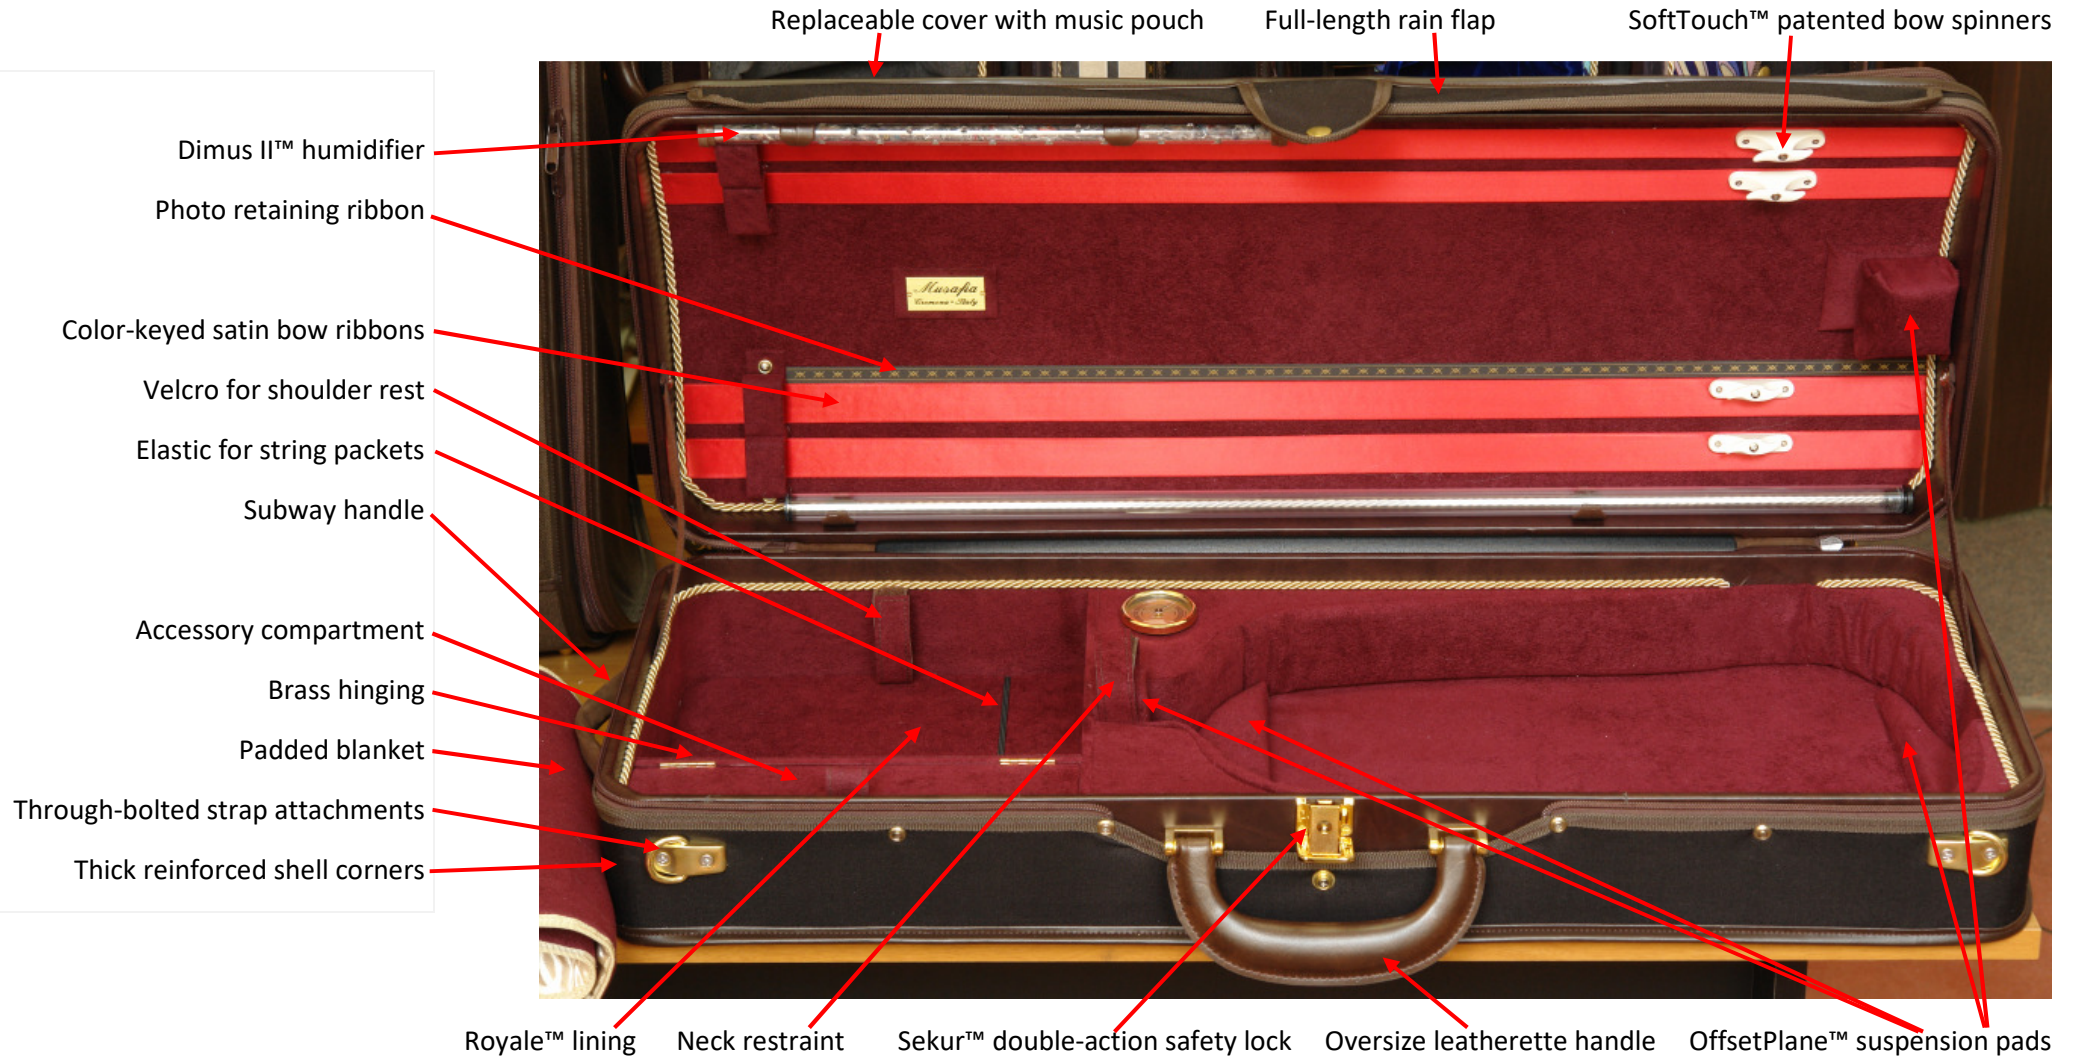

TECHNICAL FEATURES: MOMENTUM Rectangular Viola Case – model U2122R - 4/2018

Not shown: set of two carrying straps for normal and back-pack use, pencil holders, through-bolted back-pack attachment, padded underside.

SHELL DIMENSIONS: 77 x 28 x 14cm GUARANTEED WEIGHT +/- 8% (depends on viola size): 3.0 Kg./ 6.6 lbs. ACCESSORY COMPARTMENT CAPACITY: 820 cm³

CONTENT LIMITATIONS: Max viola body length: 42.0cm Max viola body width: 25.8cm Max total instrument height: 12.0cm* Max bow length: 75.0cm