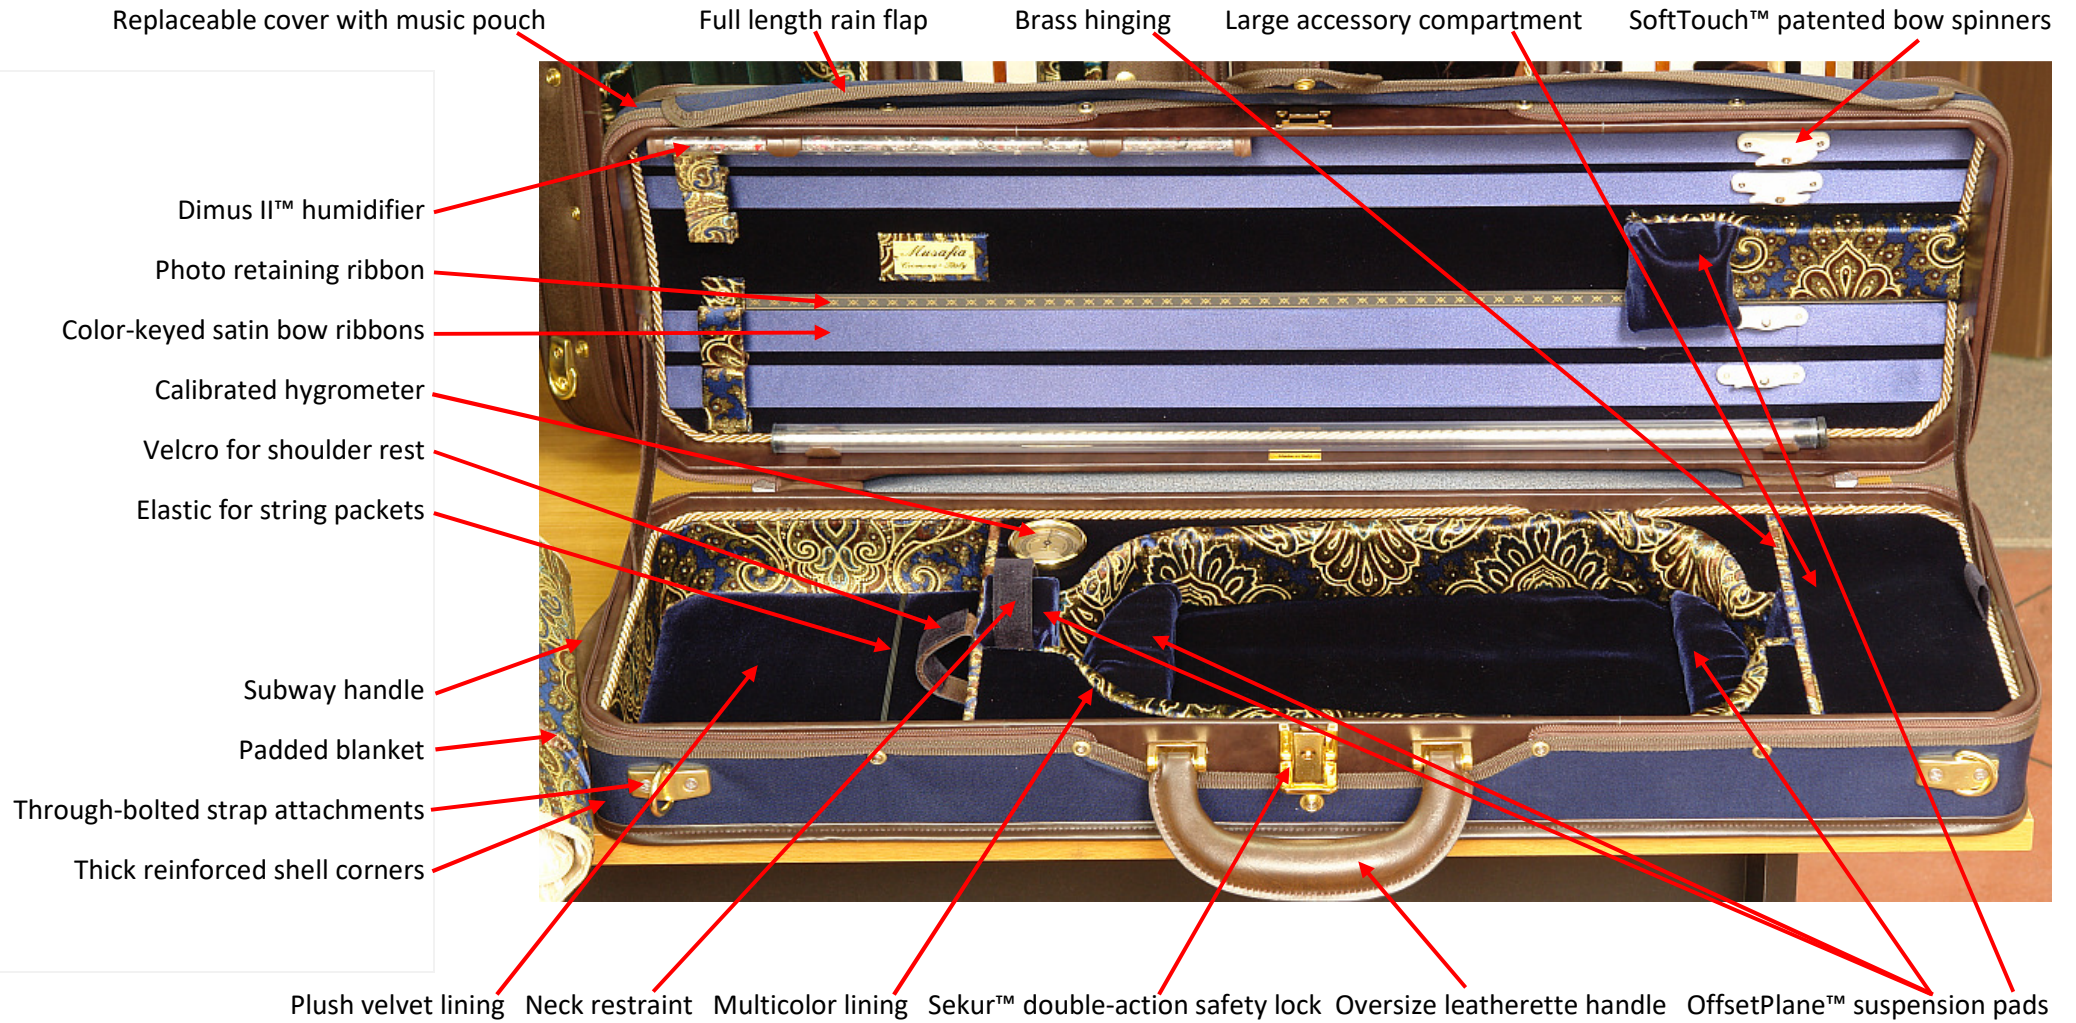

TECHNICAL FEATURES: MOMENTUM 'Z' Rectangular Violin Case – model U2112Z - 4/2018

Not shown: set of two carrying straps for normal and back-pack use, pencil holders, through-bolted back-pack attachment, padded underside.

SHELL DIMENSIONS: 76 x 23.5 x 13cm GUARANTEED WEIGHT +/- 5%: 2.5 Kg./ 5.5 lbs. ACCESSORY COMPARTMENT CAPACITY: 970 cm³

CONTENT LIMITATIONS: Max violin body length: 36.0cm* Max violin body width: 20.8cm Max bow length: 74.5cm

* can be adapted to longer length