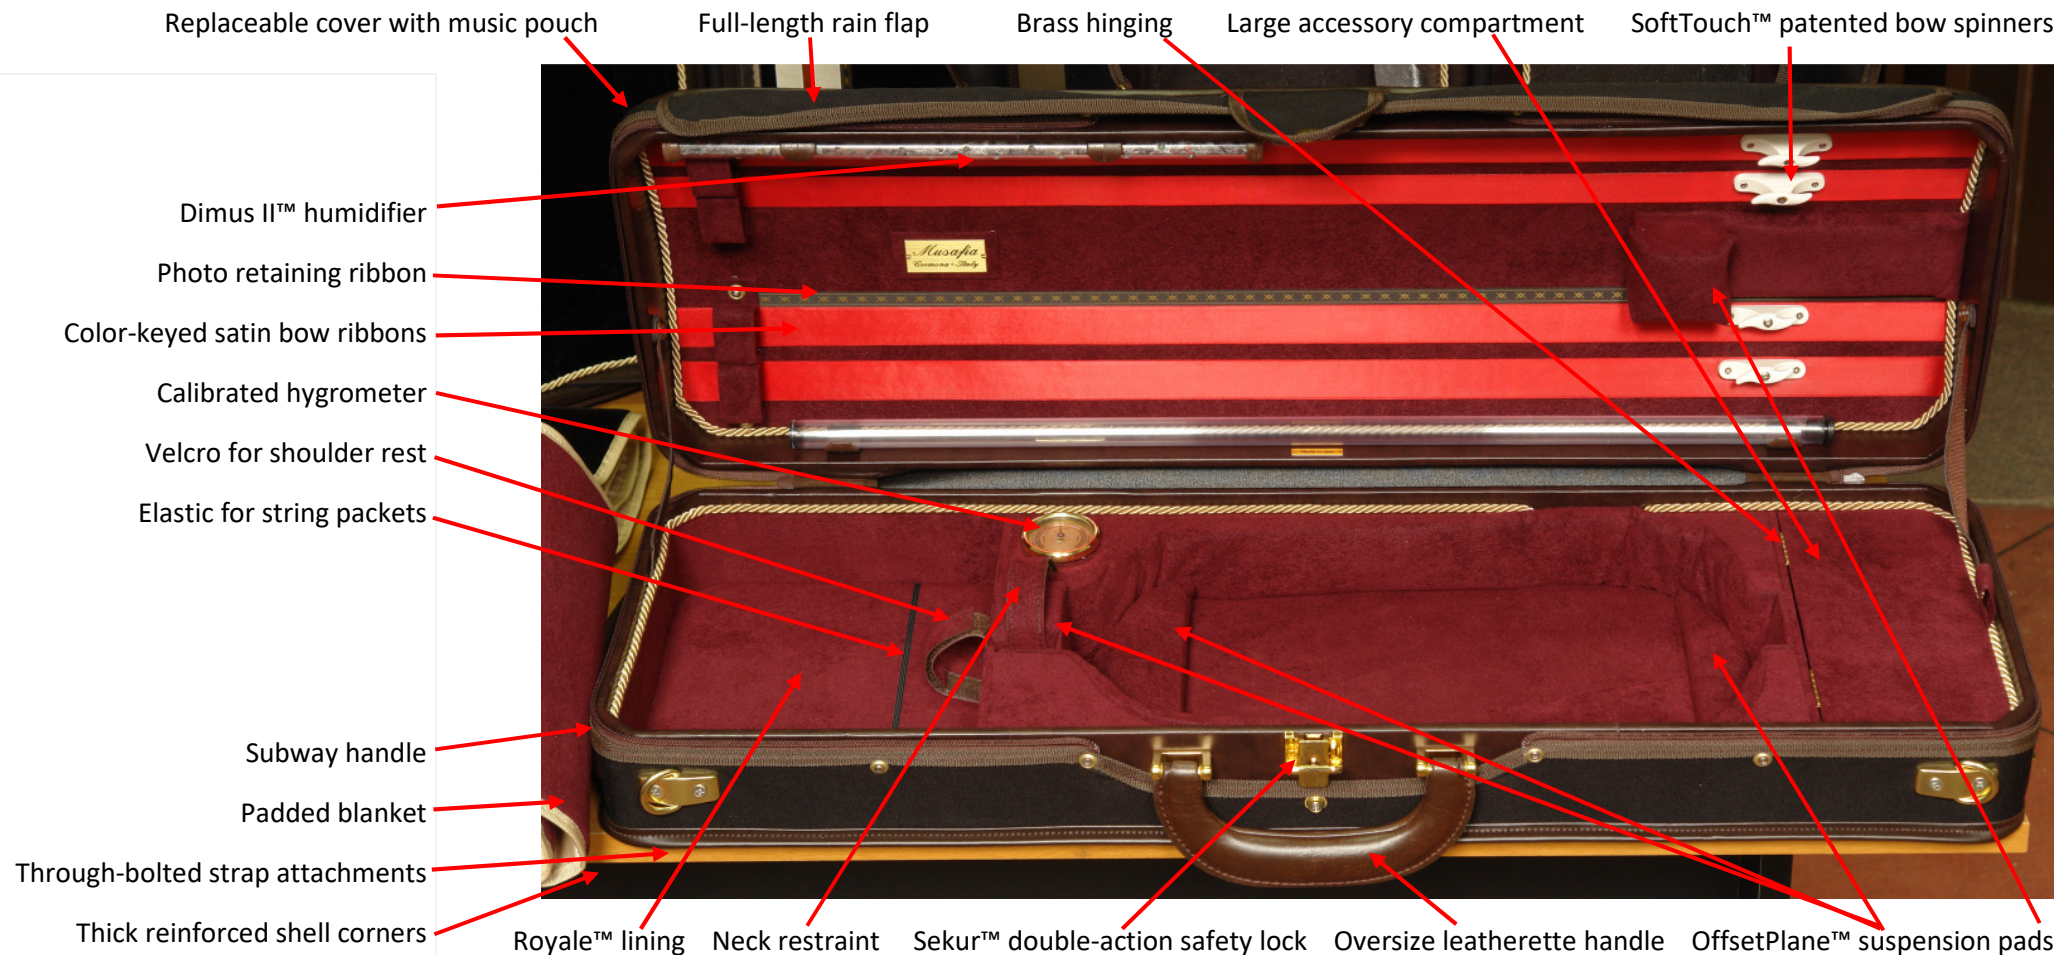

TECHNICAL FEATURES: MOMENTUM Rectangular Violin Case – model U2112R - 4/2018

Not shown: set of two carrying straps for normal and back-pack use, pencil holders, through-bolted back-pack attachment, padded underside.

SHELL DIMENSIONS: 76 x 23.5 x 13cm GUARANTEED WEIGHT +/- 5%: 2.5 Kg./ 5.5 lbs. ACCESSORY COMPARTMENT CAPACITY: 970 cm³

CONTENT LIMITATIONS: Max violin body length: 36.0cm* Max violin body width: 20.8cm Max bow length: 74.5cm

* can be adapted to longer length