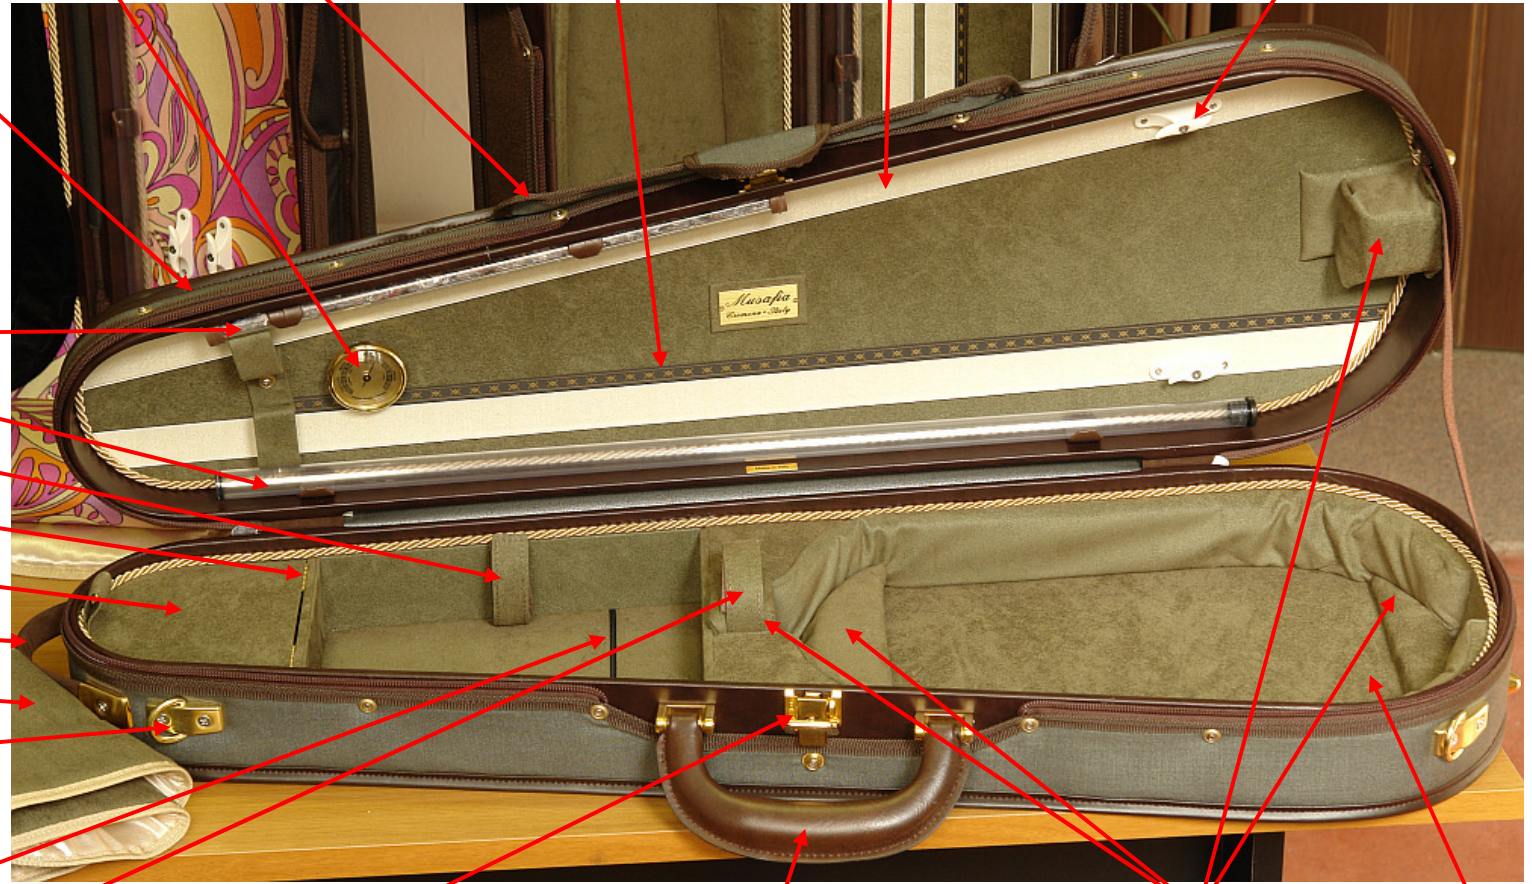

# TECHNICAL FEATURES: SUPERLEGGERO ROYALE Dart Violin Case – model S2011R - 5/2018

Replaceable cover w/music pouch    Calibrated hygrometer    Full-length rain flap    Photo retaining ribbon    Rosin-resistant bow ribbons    SoftTouch™ patented bow spinners

Dimus II humidifier

Flexible string tube

Velcro for shoulder rest

Brass hinging

Accessory compartment

Subway handle

Padded blanket

Through-bolted strap attachments

Elastic for string packets    Neck restraint    Sekur™ double-action safety lock    Oversized leatherette handle    OffsetPlane™ suspension pads    Royale lining

**Not shown: set of two carrying straps for normal and back-pack use, pencil holders, through-bolted back-pack attachment, padded underside.**

SHELL DIMENSIONS: 80 x 23.5 x 13cm    GUARANTEED WEIGHT +/- 5%: 2.3 Kg./ 5.0 lbs.    ACCESSORY COMPARTMENT CAPACITY: 550 cm<sup>3</sup>

CONTENT LIMITATIONS: Max violin body length: 36.0cm    Max violin body width: 20.8cm    Max bow length: all violin bows accommodated