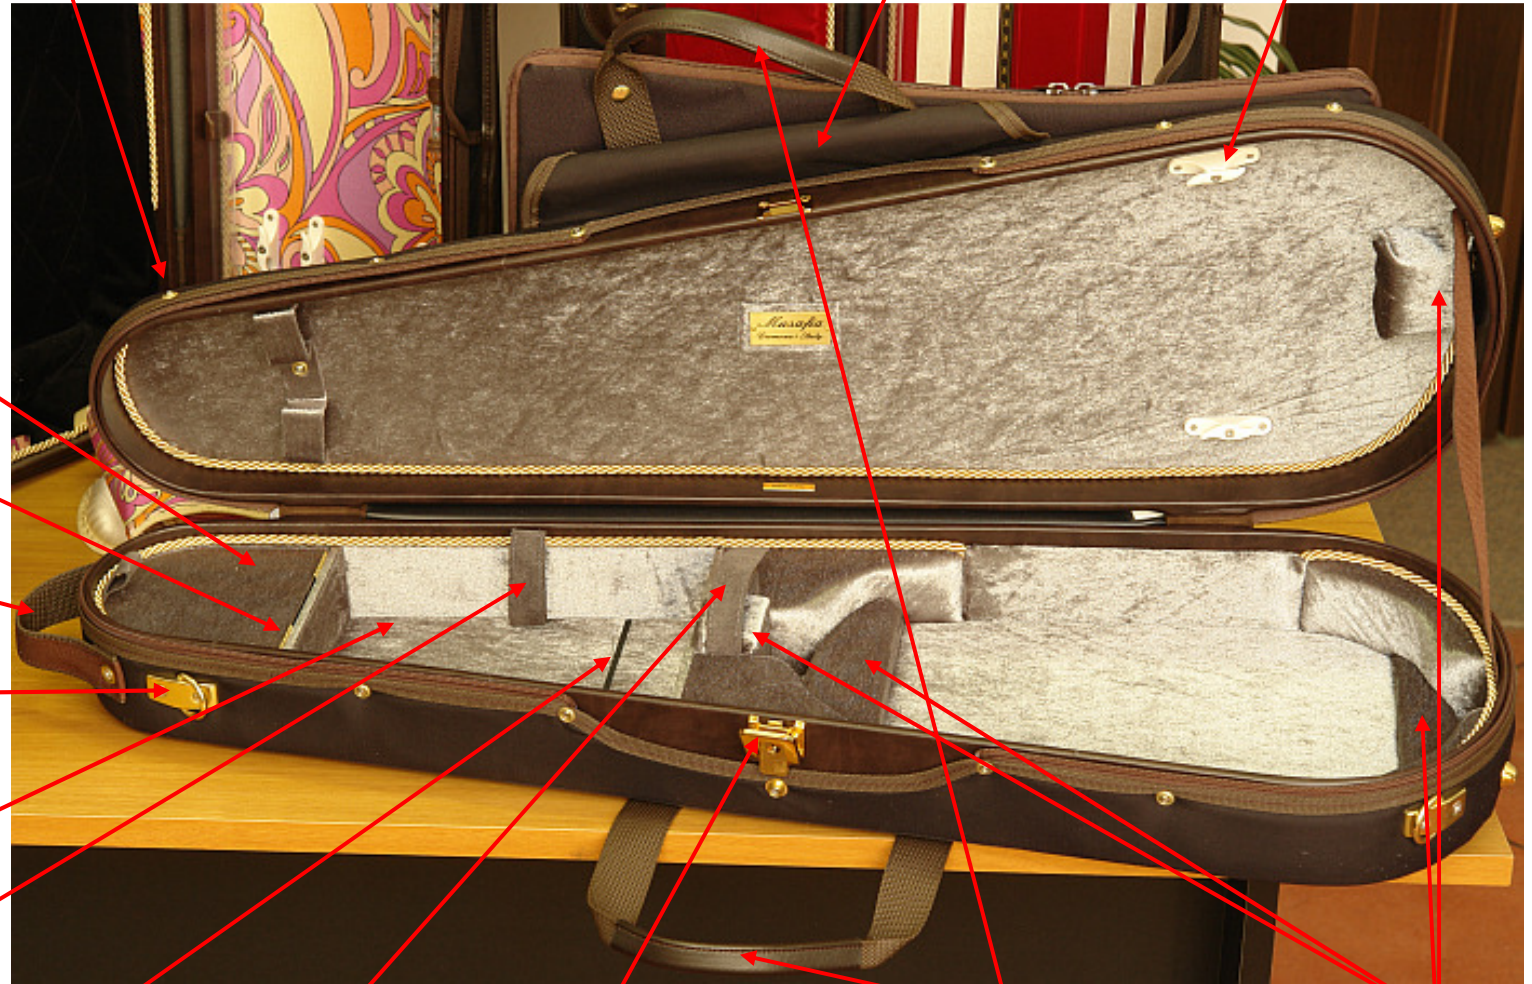

**TECHNICAL FEATURES: LIEVISSIMA EVOLUTION Dart Violin Case – model S1911 and S1911T - 2/2018**

Replaceable cover with music pouch (S1911T) or without (S1911)

Rain flap

SoftTouch™ patented bow spinners

Accessory compartment

Brass hinging

Subway strap

Through-bolted strap attachments

Plush lining

Velcro for shoulder rest

Elastic for string packets

Neck restraint

Sekur™ double-action safety lock

Real leather strap handles

OffsetPlane™ suspension

**Thick thermal insulation padding on all sides, through-bolted back-pack attachment, scroll protection reinforcement panels (not shown)**

SHELL DIMENSIONS: 80 x 23.5 x 13cm    GUARANTEED WEIGHT +/- 5%: 1.9 Kg./ 4.2 lbs. (S1911), 2.0 Kg./ 4.4 lbs. (S1911T)    ACCESSORY COMPARTMENT CAPACITY: 550 cm3

CONTENT LIMITATIONS: Max violin body length: 36.0cm    Max violin body width: 20.8cm    Max bow length: all violin bows accommodated