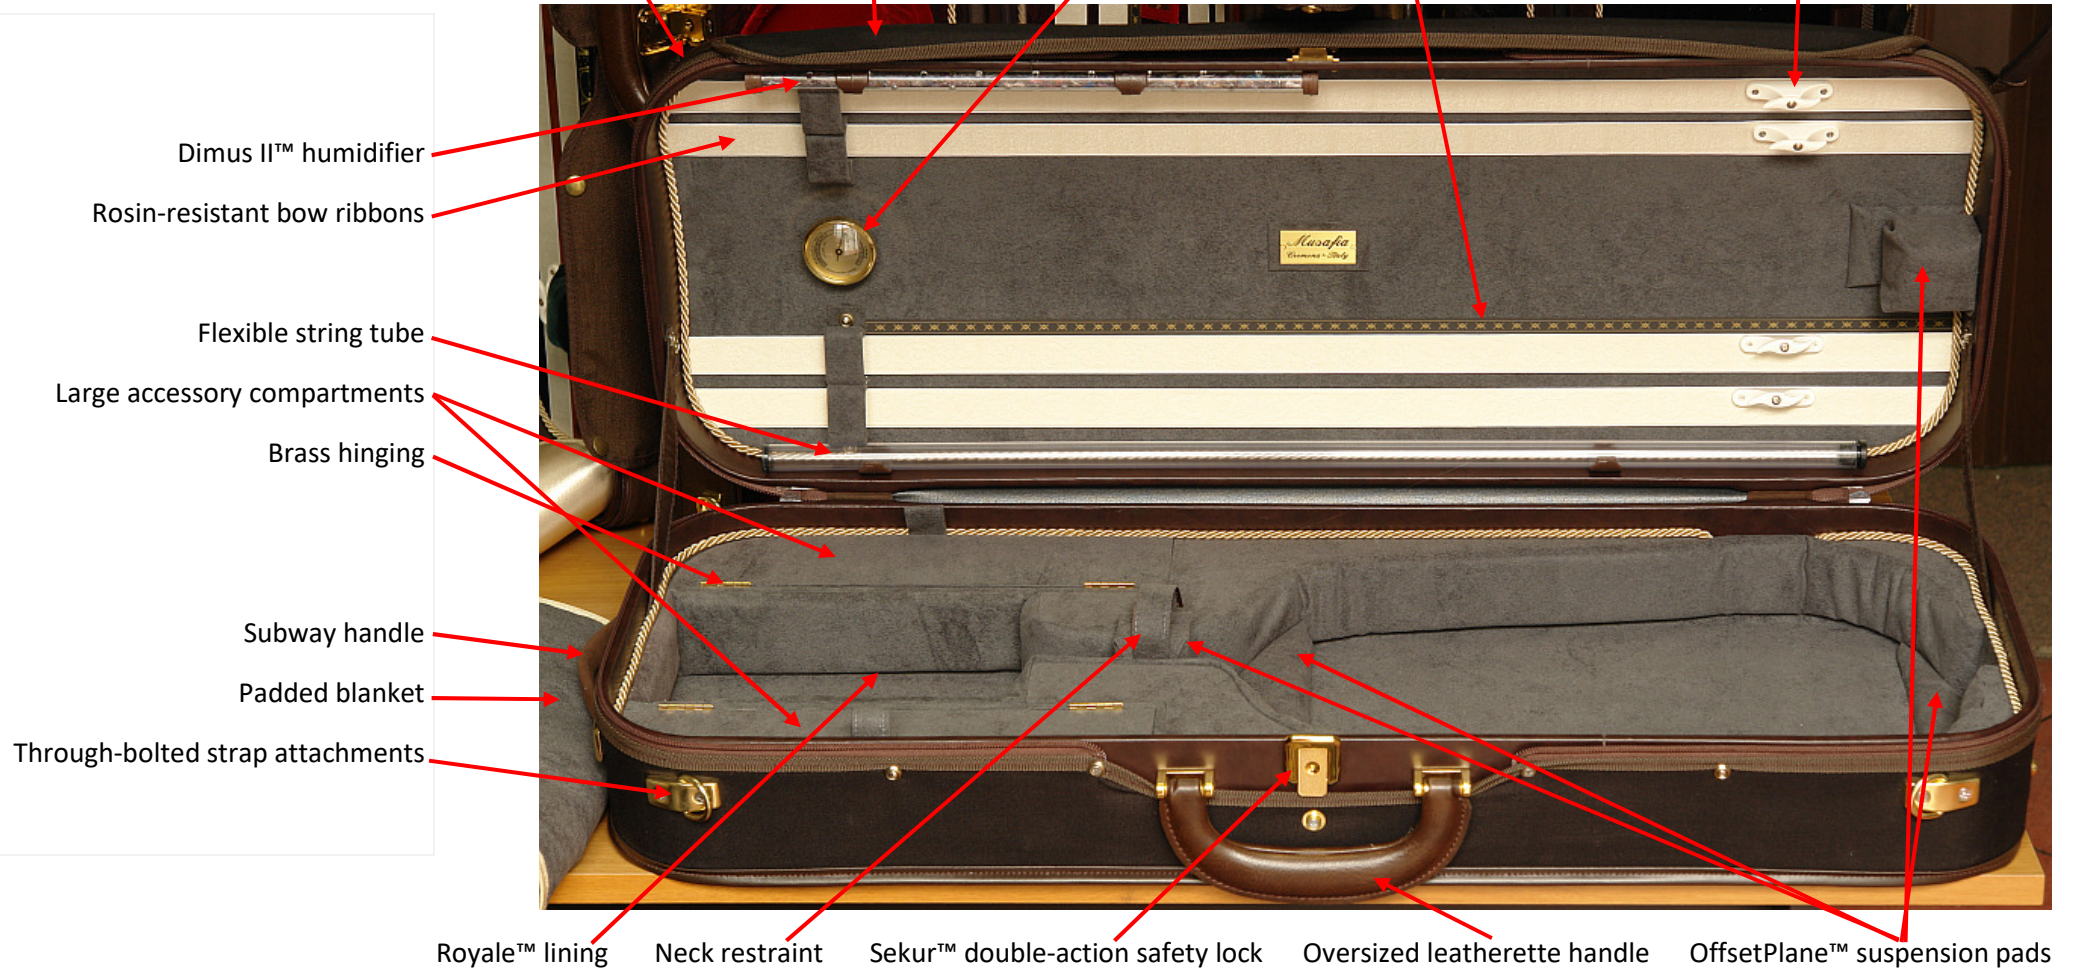

TECHNICAL FEATURES: SUPERLEGGERO ROYALE Oblong Viola Case – model 2021R - 7/2018

Replaceable cover w/music pouch Full length rain flap Calibrated hygrometer Photo retaining ribbon SoftTouch™ patented bow spinners

Not shown: set of two carrying straps for normal and back-pack use, pencil holders, through-bolted back-pack attachment, padded underside.

SHELL DIMENSIONS: 80 x 28/31 x 14cm GUARANTEED WEIGHT +/- 5%: 3.2 Kg./ 7.0 lbs. ACCESSORY COMPARTMENT CAPACITY: 1,350 cm³

CONTENT LIMITATIONS: Max viola body length: 44.0cm Max violin body width: 28.0cm Max bow length: all viola bows accommodated