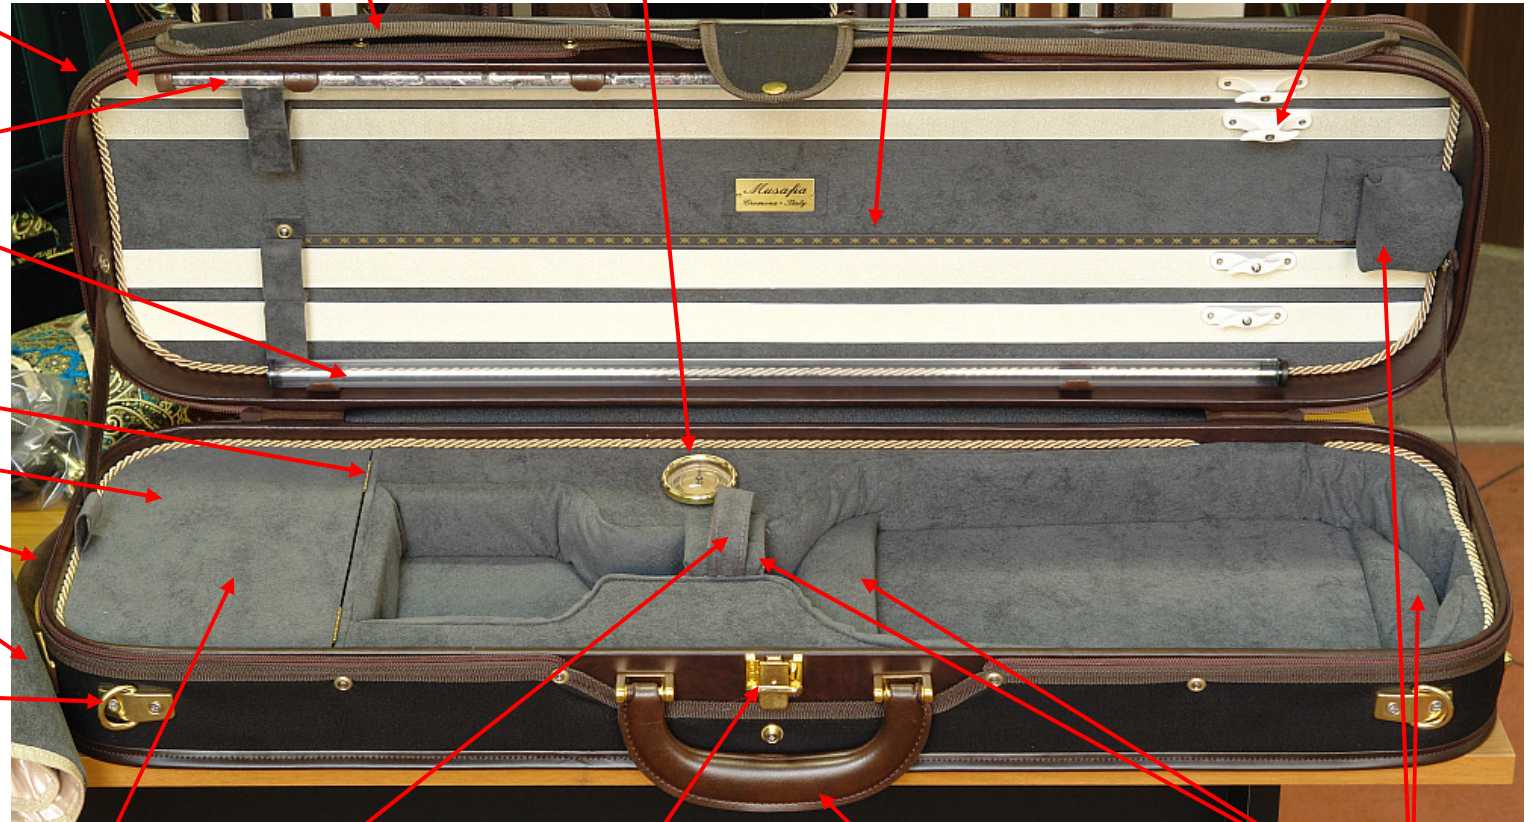

TECHNICAL FEATURES: SUPERLEGGERO ROYALE Oblong Violin Case – model 2012R - 4/2018

Replaceable cover w/music pouch Rosin-resistant bow ribbons Full length rain flap Calibrated hygrometer Photo retaining ribbon SoftTouch™ patented bow spinners

Dimus II™ humidifier

Flexible string tube

Brass hinging

Large accessory compartment

Subway handle

Padded blanket

Through-bolted strap attachments

Royale™ lining

Neck restraint

Sekur™ double-action safety lock

Oversized leatherette handle

OffsetPlane™ suspension pads

Not shown: set of two carrying straps for normal and back-pack use, pencil holders, through-bolted back-pack attachment, padded underside.

SHELL DIMENSIONS: 80 x 23.5 x 13cm GUARANTEED WEIGHT +/- 5%: 2.7 Kg./ 5.9 lbs. ACCESSORY COMPARTMENT CAPACITY: 1,350 cm³

CONTENT LIMITATIONS: Max violin body length: 36.0cm Max violin body width: 20.8cm Max bow length: all violin bows accommodated